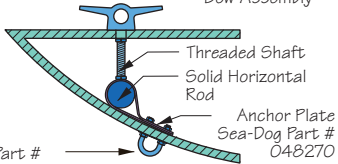

Bow Assembly

Bow Eye
Sea-Dog Part #
080055 & 080085

Anchor Plate
Sea-Dog Part #
048270

Stern Assembly

Threaded Shaft

Solid Horizontal
Rod

Anchor Plate
Sea-Dog Part #048270

Stern Eye
Sea-Dog Part #
080155 & 080187