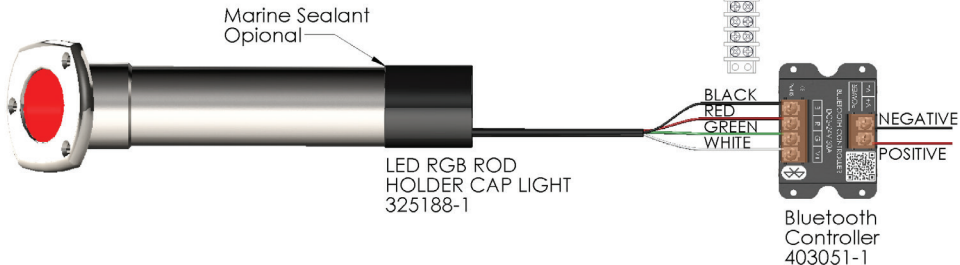

LED ROD HOLDER CAP

325188-1

Use optional Terminal Block (426624)
to add and lengthen wire runs

SEA-DOG.COM

SEA DOG[®] LINE
QUALITY MARINE GEAR