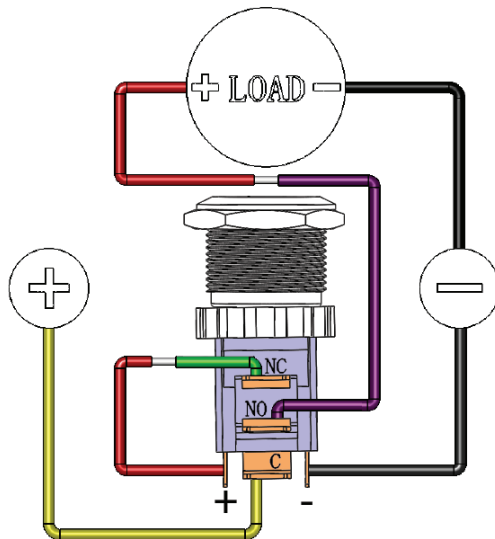

STANDARD

SWITCH OFF

SWITCH ON

OPTIONAL

SWITCH OFF

SWITCH ON

NOTE: Primarily for night use. Lights up when off so you can easily find the switch in the dark.

403064-1