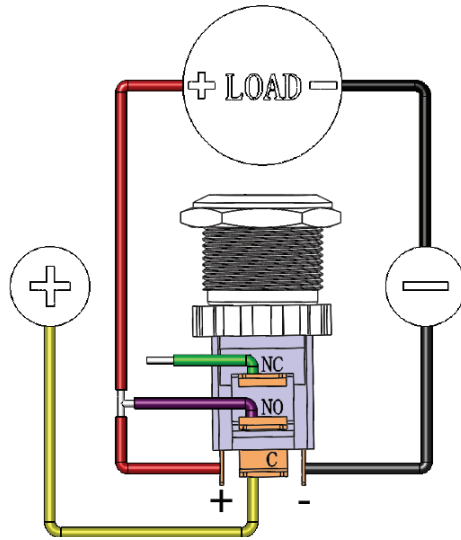

STANDARD

SWITCH OFF

SWITCH ON

OPTIONAL

SWITCH OFF

SWITCH ON

NOTE: Primarily for night use. Lights up when off so you can easily find the switch in the dark.

403064-1