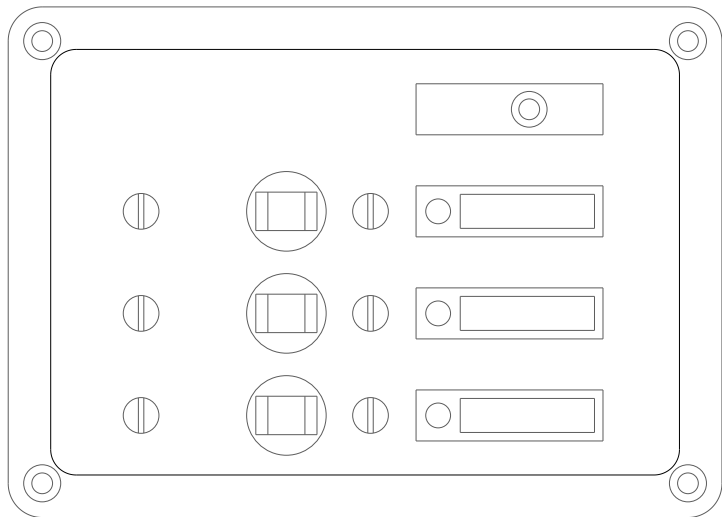

# SEA-DOG LINE 423142

AC NEUTRAL INLET

AC HOT INLET

AC GROUND

AC HOT OUT

AC HOT OUT

AC HOT OUT