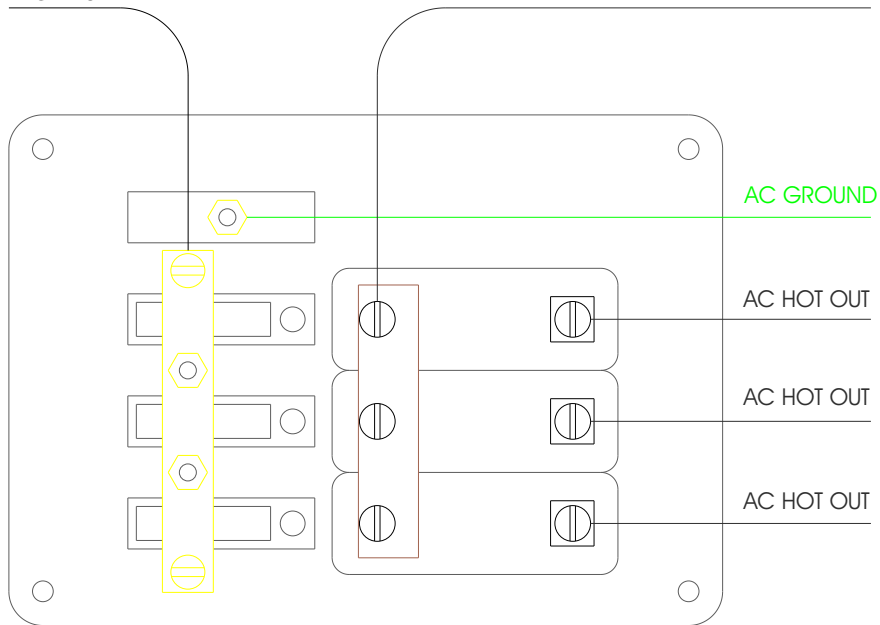

# SEA-DOG LINE 423142

AC NEUTRAL INLET

AC HOT INLET

AC GROUND

AC HOT OUT

AC HOT OUT

AC HOT OUT