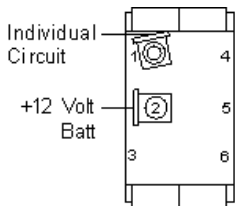

## Sea-Dog Large Rocker Switches #420241 - 420249 Wiring Instructions

### 420241(-1)

On / Off

Single Pole / Single Throw

### 420242(-1)

Mom. On / Off

Single Pole / Single Throw