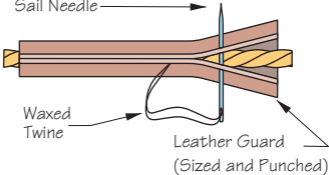

Sail Needle

Waxed  
Twine

Leather Guard  
(Sized and Punched)