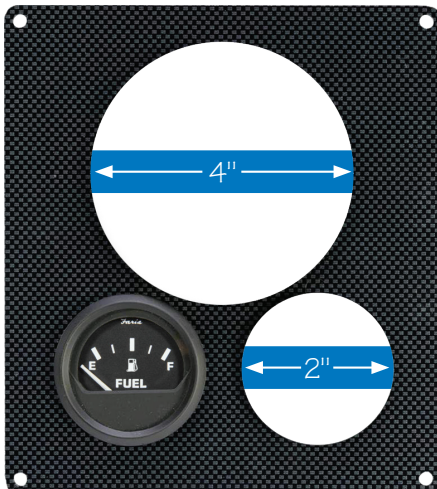

Dual Volt/Amp Meter Rocker Switch Style
421645-1

Dual Voltmeter Rocker Switch Style
421636-1

Dual USB Power Socket w/o Light
426503

USB Male to Female Extension Cord
426509-1

Power Socket w/ Plate
426013-1 (Chrome)
426053-1 (Stainless)

Deluxe Power Socket
426120-1

Deluxe Power Socket w/ Plug
426115-1

LED Power Socket
426127-1

Mounting Bracket
426105-1

Power Socket Rear Boot
426106-1

Power Socket Shell
426100-1

Do you have a standard 1-1/8" gauge you want to install in a 4" or 2" instrument dash panel hole?