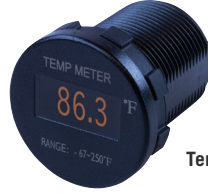

Round Digital Volt/Amp Meter
421625-1

Dual Round Voltmeter
421616-1

Round Digital Voltmeter
421615-1

OLED 100 Amp Meter
421620-1

OLED Voltmeter
421600-1

OLED Temperature Meter
421610-1

Temperature Meter
421618-1

Dual Volt/Amp Meter Rocker Switch Style
421645-1

Dual Voltmeter Rocker Switch Style
421636-1

Dual USB Power Socket w/o Light
426503

USB Male to Female Extension Cord
426509-1

Power Socket w/ Plate
426013-1 (Chrome)
426053-1 (Stainless)