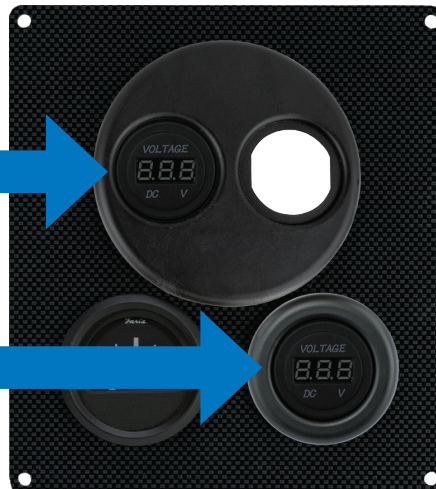

Dual Volt/Amp Meter Rocker Switch Style
421645-1

Dual Voltmeter Rocker Switch Style
421636-1

Dual USB Power Socket w/o Light
426503

USB Male to Female Extension Cord
426509-1

Power Socket w/ Plate
426013-1 (Chrome)
426053-1 (Stainless)

Deluxe Power Socket
426120-1

Deluxe Power Socket w/ Plug
426115-1

LED Power Socket
426127-1

Mounting Bracket
426105-1

Power Socket Rear Boot
426106-1

Power Socket Shell
426100-1

Do you have a standard 1-1/8" gauge you want to install in a 4" or 2" instrument dash panel hole?

4" Instrument Hole Adapter
426103-1 (Black), 426104-1 (White)

2" Instrument Hole Adapter
426101-1