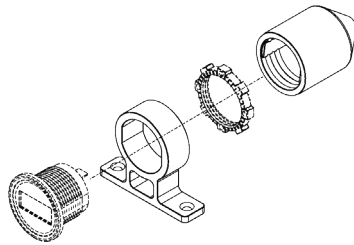

Dual Volt/Amp Meter Rocker Switch Style
421645-1

Dual Voltmeter Rocker Switch Style
421636-1

Dual USB Power Socket w/o Light
426503

USB Male to Female Extension Cord
426509-1

Power Socket w/ Plate
426013-1 (Chrome)
426053-1 (Stainless)

Deluxe Power Socket
426120-1

Deluxe Power Socket w/ Plug
426115-1

LED Power Socket
426127-1

Mounting Bracket
426105-1

Power Socket Rear Boot
426106-1

Power Socket Shell
426100-1

Do you have a standard 1-1/8" gauge you want to install in a 4" or 2" instrument dash panel hole?

4" Instrument Hole Adapter
426103-1 (Black), 426104-1 (White)

2" Instrument Hole Adapter
426101-1