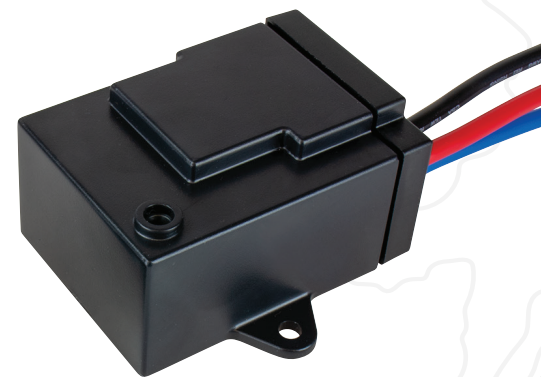

BLUETOOTH REMOTE WIRELESS HORN BUTTON

Operate your boat horn from the center of the steering wheel – just like in a car.

Button sends signal to receiver to activate your existing horn.

Receiver works up to 50' away from the horn button.

Can also remotely operate other 12V devices.

431050-3

Single & Dual Mini Compact Horns

8 Models

Drop-in Hidden Horns

7 Models w/ Assorted Grill Styles

Single & Dual Trumpet Horns

4 Models

QUALITY & RELIABILITY YOU CAN COUNT ON

Pontoon & Sonic Mini Horns

4 Models

Single & Dual Air Horns

4 Models

BLUETOOTH REMOTE WIRELESS HORN BUTTON

Operate your boat horn from the center of the steering wheel – just like in a car.

Button sends signal to receiver to activate your existing horn.

Receiver works up to 50' away from the horn button.

Can also remotely operate other 12V devices.

*Steering wheel not included

431050-3

Single & Dual Mini Compact Horns
8 Models