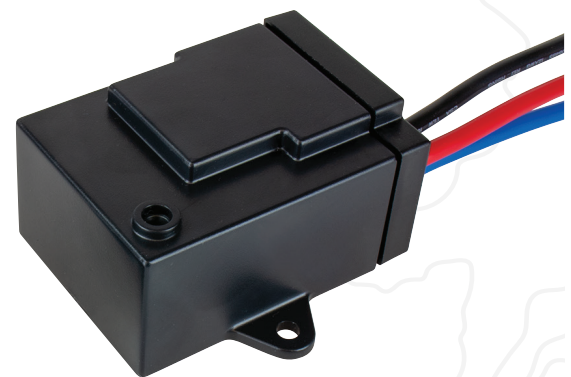

BLUETOOTH REMOTE WIRELESS HORN BUTTON

Operate your boat horn from the center of the steering wheel – just like in a car.

Button sends signal to receiver to activate your existing horn.

Receiver works up to 50' away from the horn button.

Can also remotely operate other 12V devices.

431050-3

Single & Dual Mini Compact Horns

8 Models

Drop-in Hidden Horns

7 Models w/ Assorted Grill Styles

Single & Dual Trumpet Horns

4 Models

QUALITY & RELIABILITY YOU CAN COUNT ON

Pontoon & Sonic Mini Horns

4 Models

Single & Dual Air Horns

4 Models

BLUETOOTH REMOTE WIRELESS HORN BUTTON

Operate your boat horn from the center of the steering wheel – just like in a car.

Button sends signal to receiver to activate your existing horn.

Receiver works up to 50' away from the horn button.

Can also remotely operate other 12V devices.

*Steering wheel not included

431050-3

Single & Dual Mini Compact Horns
8 Models