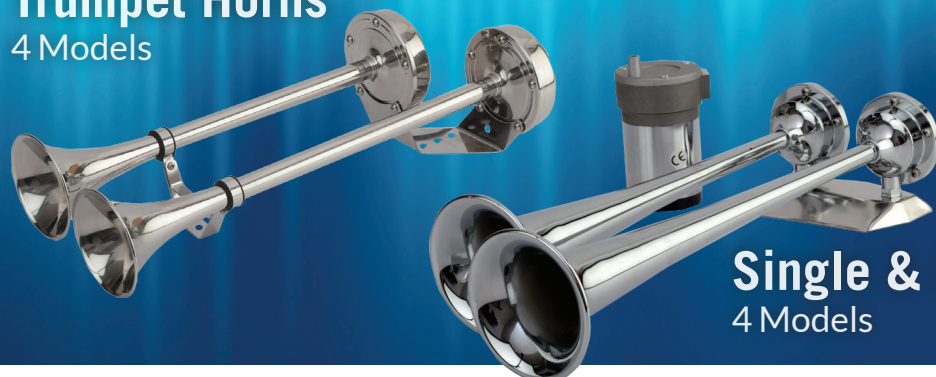

BLUETOOTH REMOTE WIRELESS HORN BUTTON

Operate your boat horn from the center of the steering wheel – just like in a car.

Button sends signal to receiver to activate your existing horn.

Receiver works up to 50' away from the horn button.

Can also remotely operate other 12V devices.

Single & Dual Mini Compact Horns
8 Models

Drop-in Hidden Horns
7 Models w/ Assorted Grill Styles

QUALITY & RELIABILITY YOU CAN COUNT ON

Single & Dual Trumpet Horns
4 Models

Pontoon & Sonic Mini Horns
4 Models

Single & Dual Air Horns
4 Models

SEA-DOG.COM