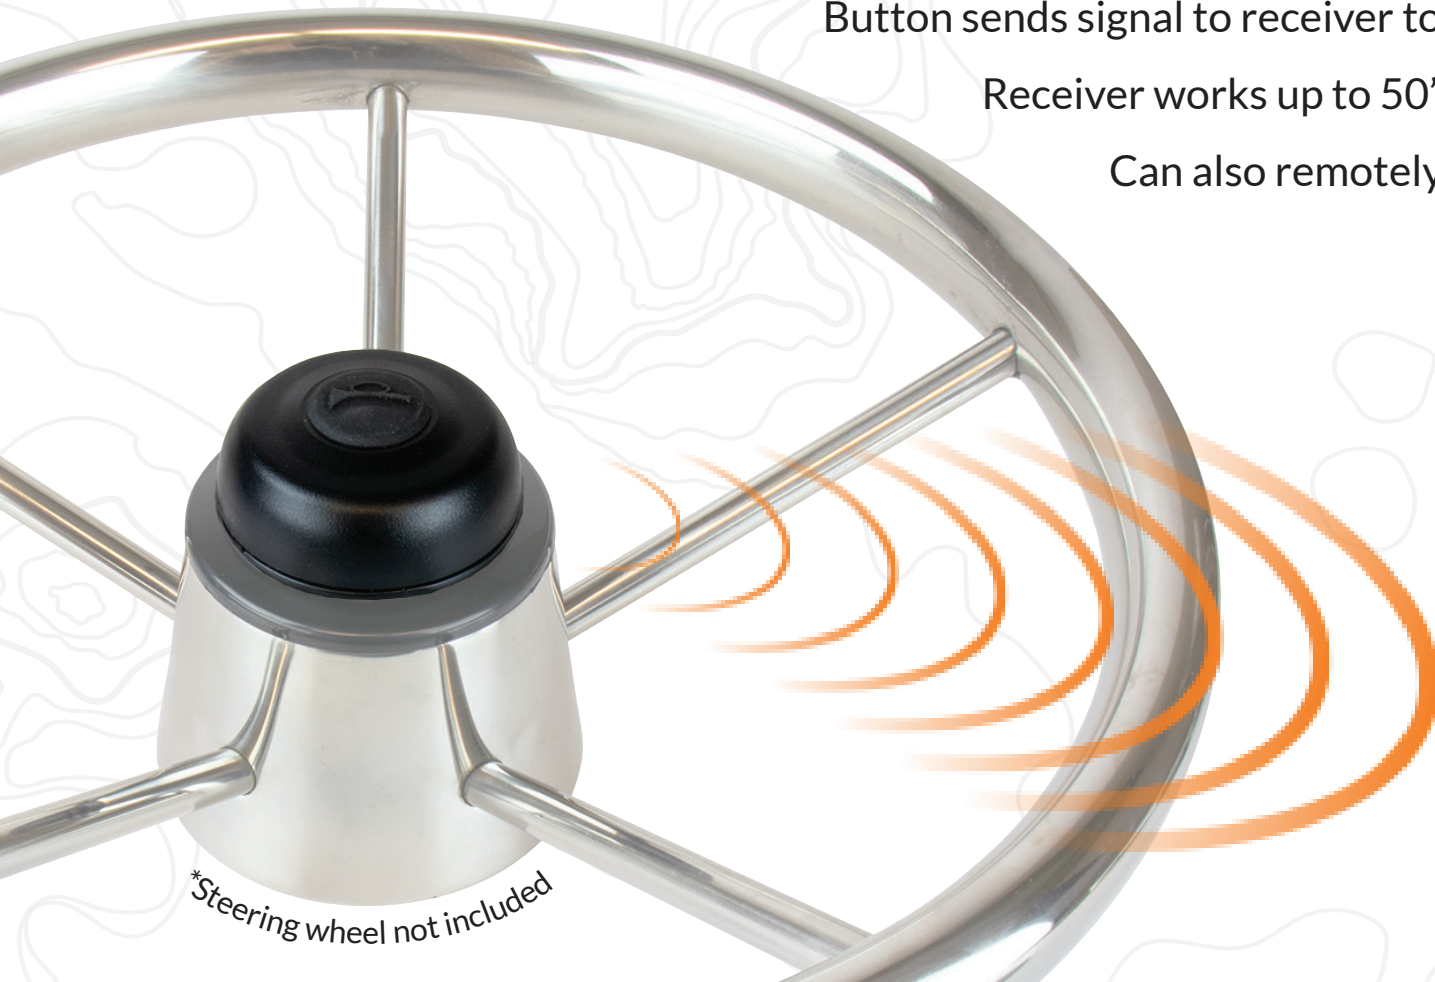

BLUETOOTH REMOTE WIRELESS HORN BUTTON

Operate your boat horn from the center of the steering wheel – just like in a car.

Button sends signal to receiver to activate your existing horn.

Receiver works up to 50' away from the horn button.

Can also remotely operate other 12V devices.

431050-3

Single & Dual Mini Compact Horns

8 Models

Drop-in Hidden Horns

7 Models w/ Assorted Grill Styles

Single & Dual Trumpet Horns

4 Models

QUALITY & RELIABILITY YOU CAN COUNT ON

Pontoon & Sonic Mini Horns

4 Models

Single & Dual Air Horns

4 Models

BLUETOOTH REMOTE WIRELESS HORN BUTTON

Operate your boat horn from the center of the steering wheel – just like in a car.

Button sends signal to receiver to activate your existing horn.

Receiver works up to 50' away from the horn button.

Can also remotely operate other 12V devices.

*Steering wheel not included

431050-3

Single & Dual Mini Compact Horns
8 Models