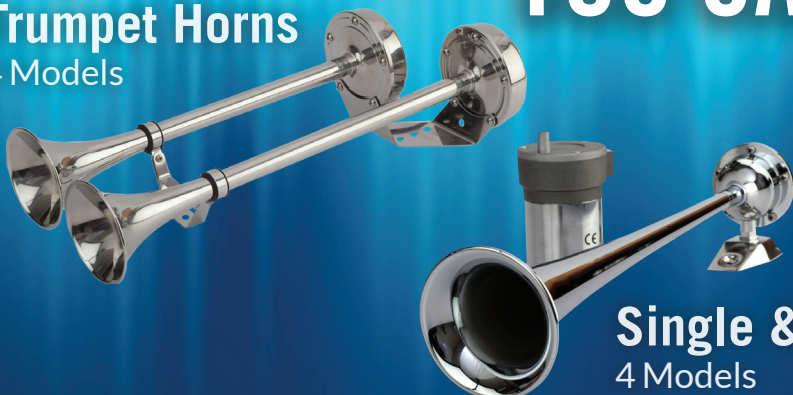

BLUETOOTH REMOTE WIRELESS HORN BUTTON

Operate your boat horn from the center of the steering wheel – just like in a car.

Button sends signal to receiver to activate your existing horn.

Receiver works up to 50' away from the horn button.

Can also remotely operate other 12V devices.

431050-3

Single & Dual Mini Compact Horns

8 Models

Drop-in Hidden Horns

7 Models w/ Assorted Grill Styles

Single & Dual Trumpet Horns

4 Models

QUALITY & RELIABILITY YOU CAN COUNT ON

Pontoon & Sonic Mini Horns

4 Models

Single & Dual Air Horns

4 Models

BLUETOOTH REMOTE WIRELESS HORN BUTTON

Operate your boat horn from the center of the steering wheel – just like in a car.

Button sends signal to receiver to activate your existing horn.

Receiver works up to 50' away from the horn button.

Can also remotely operate other 12V devices.

*Steering wheel not included

431050-3

Single & Dual Mini Compact Horns
8 Models