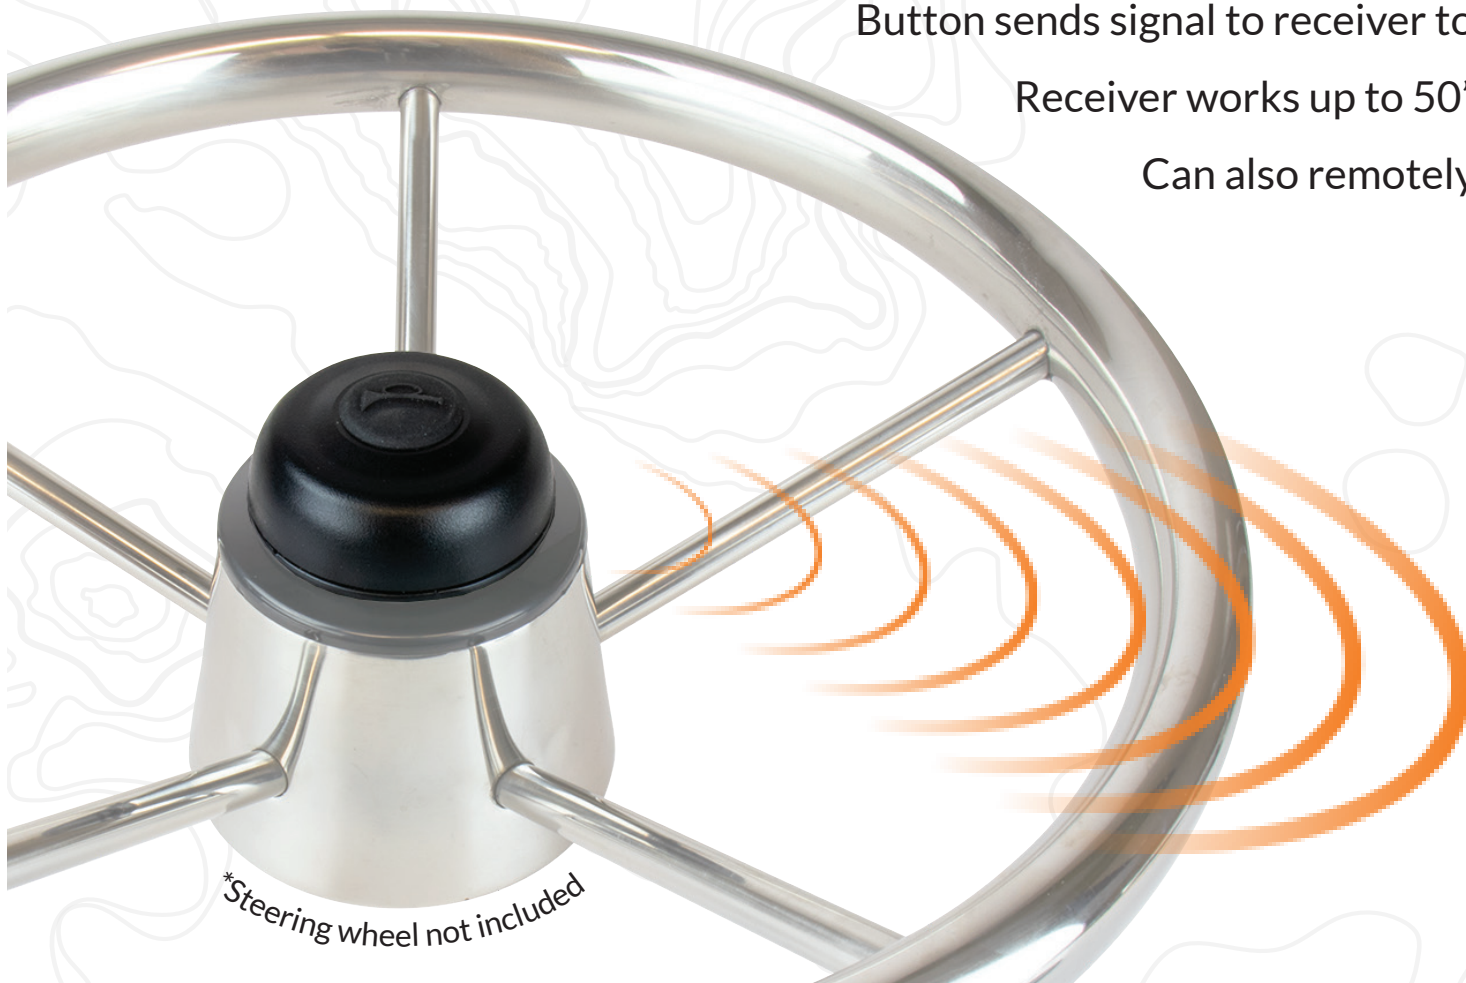

BLUETOOTH REMOTE WIRELESS HORN BUTTON

Operate your boat horn from the center of the steering wheel – just like in a car.

Button sends signal to receiver to activate your existing horn.

Receiver works up to 50' away from the horn button.

Can also remotely operate other 12V devices.

431050-3

Single & Dual Mini Compact Horns

8 Models

Drop-in Hidden Horns

7 Models w/ Assorted Grill Styles

Single & Dual Trumpet Horns

4 Models

QUALITY & RELIABILITY YOU CAN COUNT ON

Pontoon & Sonic Mini Horns

4 Models

Single & Dual Air Horns

4 Models

BLUETOOTH REMOTE WIRELESS HORN BUTTON

Operate your boat horn from the center of the steering wheel – just like in a car.

Button sends signal to receiver to activate your existing horn.

Receiver works up to 50' away from the horn button.

Can also remotely operate other 12V devices.

*Steering wheel not included

431050-3

Single & Dual Mini Compact Horns
8 Models