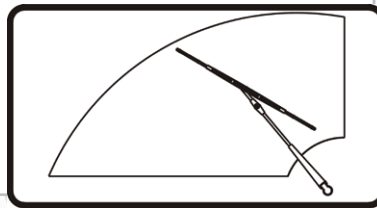

Adj. Wiper Arm w/ Pivoting Tip
Stainless Steel, Two Sizes

413268B-1

Adj. Pantographic Wiper Arm
Stainless Steel, Two Sizes

413368B-1

WIPER BLADES

Wiper Blades
Nylon, 7 Sizes

414112B-1

Available in Black Only