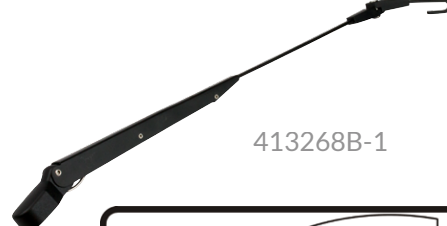

414800-3

Windshield Washer Kit

414900-3

See our website for the full range of wiper products:

SEA-DOG.COM

ADJUSTABLE WIPER ARM – HOOK STYLE

Adj. Wiper Arm
Stainless Steel, Two Sizes

413168B-1

Adj. Wiper Arm w/ Pivoting Tip
Stainless Steel, Two Sizes

413268B-1

Adj. Pantographic Wiper Arm
Stainless Steel, Two Sizes

413368B-1

WIPER BLADES

Wiper Blades
Nylon, 7 Sizes

414112B-1

Available in Black Only