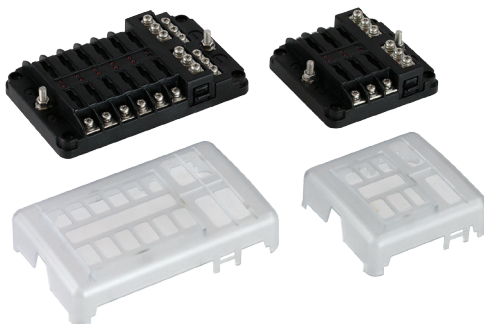

SWITCH PANELS

5 Toggle Switch Panel
w/ USB Power Socket

424617-1

4 Toggle Switch Panel
w/ LED Power Socket

424623-1

5 Toggle Switch Panel
w/ LED Power Socket

424627-1

6 Toggle Switch Panel

424617-1

FUSE BLOCKS & HOLDERS

LED Lighted
Fuse Blocks
445185-1
445188-1

LED Lighted
Fuse Holders
445097-1
445197-1