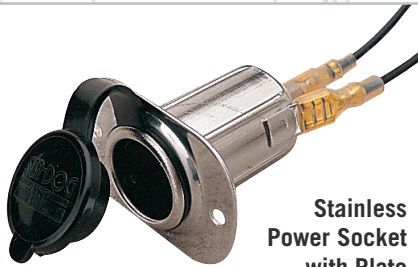

USB POWER SOCKETS

If you take one of these on your boat...

**YOU NEED
ONE OF
THESE!**

GAUGES & SOCKETS

OLED Temperature Meter
421610-1

OLED 100 Amp Meter
421620-1

Dual Volt/Amp Meter Rocker Switch Style
421645-1

Digital Voltmeter 5V - 30V
421615-1

Dual Voltmeter 10V - 48V
421616-1

Rainbow Dial Voltmeter 5V - 15V
421617-1

Digital Volt/Amp Meter 5V - 30V, 9.99A
421625-1

Dual Voltmeter Rocker Switch Style 10V - 48V
421636-1

12V Power Socket with Blue LED
426127-1

Stainless Power Socket with Plate
426053-1

Deluxe Power Socket
426120-1

Deluxe Power Socket with Plug
426115-1

MOUNTING SOLUTIONS

Rear Socket Power Boot
426106-1

Round Mounting Bracket
426053-1

Power Socket Shell
426100-1