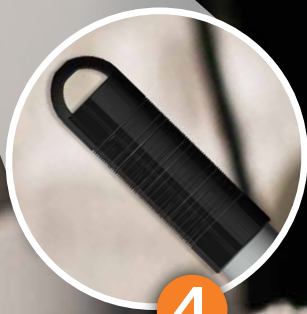

BUILDING A BETTER BOAT HOOK

AVAILABLE SIZES

Size (in)	Pieces	Part #
48"	One	491012-1
72"	One	491013-1
24"-36"	Two	491021-1
48"-96"	Two	491024-1
36"-96"	Three	491034-1
56"-144"	Three	491036-1

FEATURES

- 1. Anti-Slip Rubber Hook**
Our boat hook features an over-molded soft rubber hook coating to protect your boat from scuffs and scratches.
- 2. Marine Grade Aluminum Tubing**
Every Sea-Dog boat hook is made from marine grade aluminum tubing, allowing for smooth and reliable operation over the life of the product.
- 3. 4-Point Hook Attachment**
The hook is attached at four points on the aluminum pole instead of the usual two points on most competitive models for greater strength and durability.
- 4. Comfort Grip Handle**
The UV protected rubber handle provides a cushioned grip and comes with a pliable hanging eye.
- 5. Rubber Tip Cover**
A screw-on soft rubber tip prevents scuffing and is removable for accessory attachment. Bright orange color provides easy in-the-water visibility.
- 6. Mooring Hook Platform**
The boat hook also features a pre-drilled platform area to install a mooring hook.
- 7. Knurled Telescopic Grip**
Each telescopic boat hook model features a knurled grip to allow for easier gripping and operation.
- 8. Buoyant Design**
Sea-Dog boat hooks have been tested for buoyancy in fresh water and salt water, and remain buoyant for over 5 minutes.