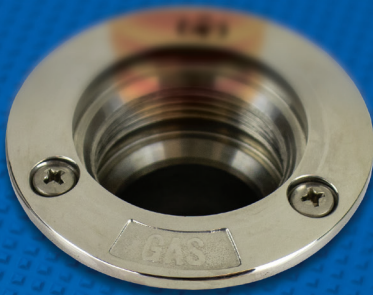

EMERGENCY DECK FILL PLUG

357390, 357390-1, & 357390-5

Sea-Dog's Emergency Deck Fill Plug is the perfect temporary solution for lost deck fill caps. Fits almost all 1-1/2" deck fills including gas, diesel, water, and waste, providing a quick and inexpensive way to keep boaters on their way until they can replace their OEM cap. The special Nitrile-Buna rubber is gas, oil, and diesel resistant. For temporary use only.

CORRECT

MOLOTOV COCKTAIL

EMERGENCY GARBOARD PLUG

520059, 520059-1, & 520059-5

The Emergency Garboard Drain Plug is the perfect solution to make sure you always have a plug handy when you lose yours – as everyone almost always does. Attach the lightweight bright orange plug to your key chain to act as an always-on-hand replacement and a reminder to always replace your plug. For temporary use only. Constructed of injection molded nylon.